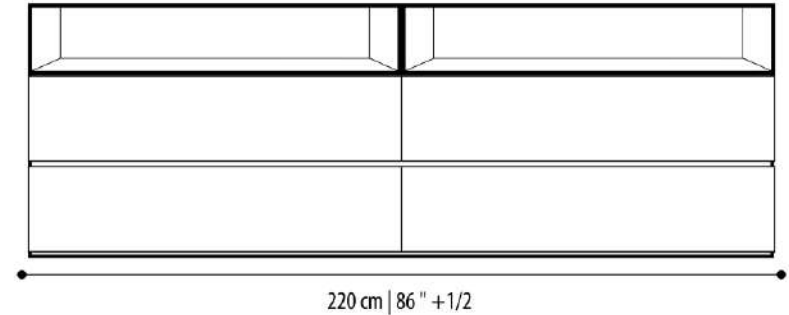

Manhattan

madia / sideboard

Struttura

In legno massello e impiallacciato o laccato,
in diverse essenze

Cassetti

Interno in legno impiallacciato, effetto pelle

Piano

In marmo, legno o specchio in diverse finiture

Structure

In solid wood, veneered or lacquered,
in various essences

Drawers

Interior in veneered wood, leather effect

Top

In marble, mirrored glass or solid wood in
different finishes